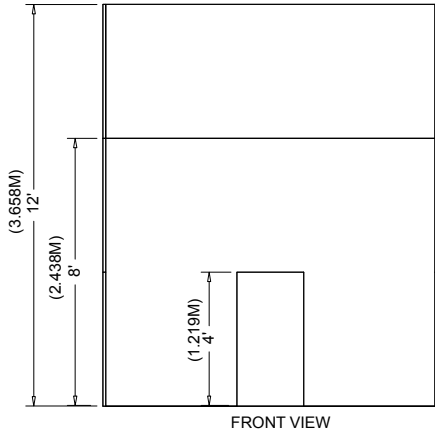

Perimeter Booth

A Perimeter Booth is a Linear Booth that backs to an outside wall of the exhibit facility rather than to another exhibit.

Dimensions and Use of Space

All guidelines for Linear Booths apply to Perimeter Booths except that the typical maximum back wall height is 12ft (3.66m).