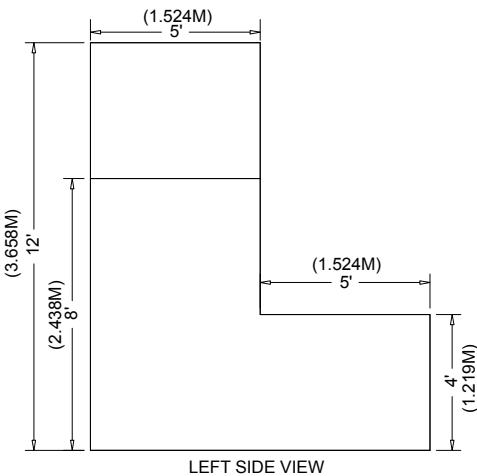

Perimeter Booth

A Perimeter Booth is a Linear Booth that backs to an outside wall of the exhibit facility rather than to another exhibit.

Dimensions and Use of Space

All guidelines for Linear Booths apply to Perimeter Booths except that the typical maximum back wall height is 12ft (3.66m).