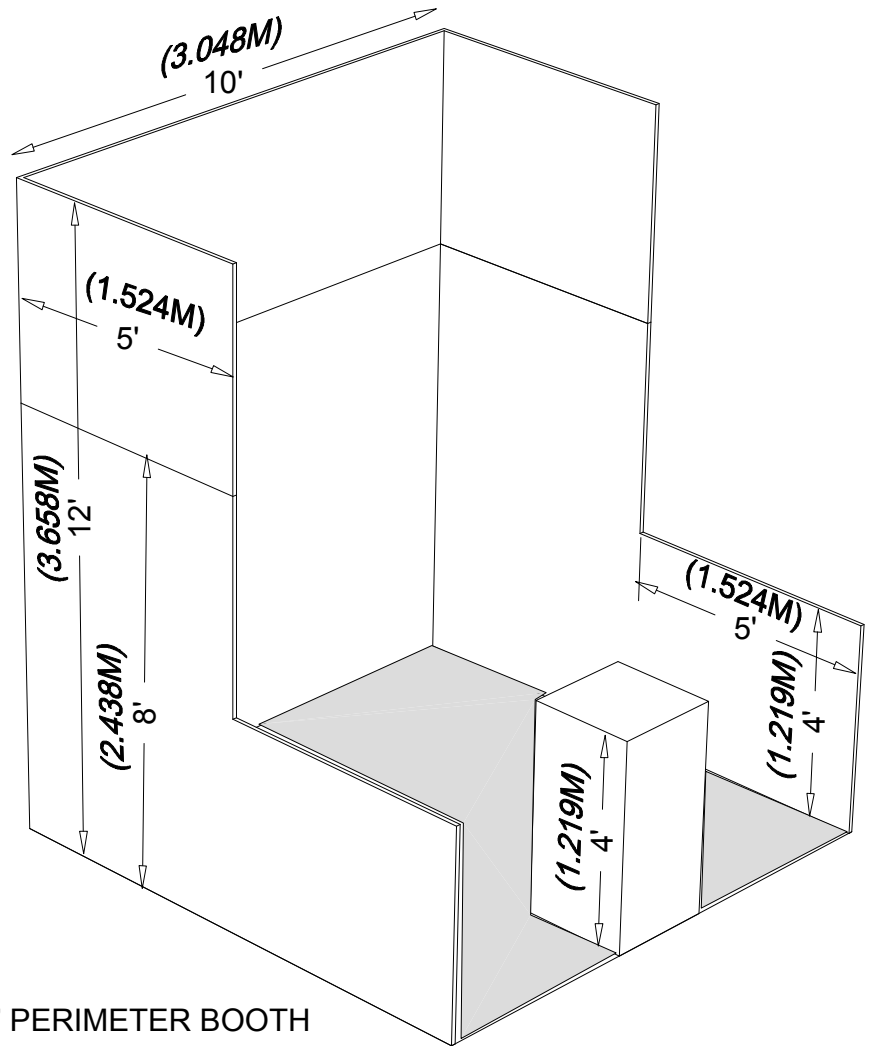

Perimeter Booth

A Perimeter Booth is a Linear Booth that backs to an outside wall of the exhibit facility rather than to another exhibit.

Dimensions and Use of Space

All guidelines for Linear Booths apply to Perimeter Booths except that the typical maximum back wall height is 12ft (3.66m).