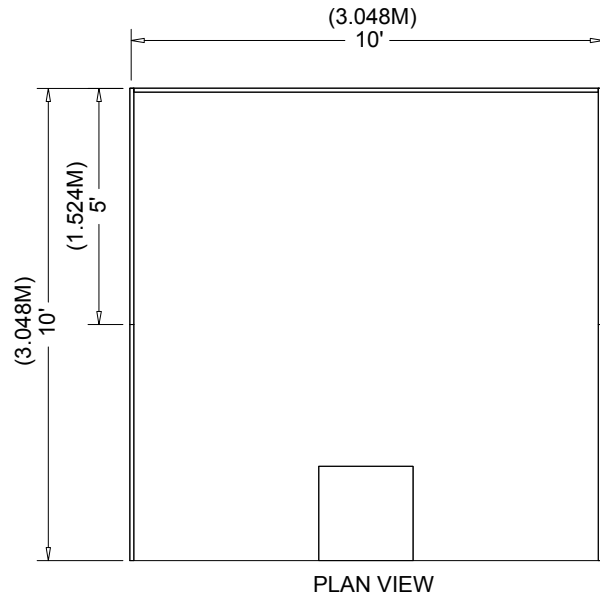

Perimeter Booth

A Perimeter Booth is a Linear Booth that backs to an outside wall of the exhibit facility rather than to another exhibit.

Dimensions and Use of Space

All guidelines for Linear Booths apply to Perimeter Booths except that the typical maximum back wall height is 12ft (3.66m).