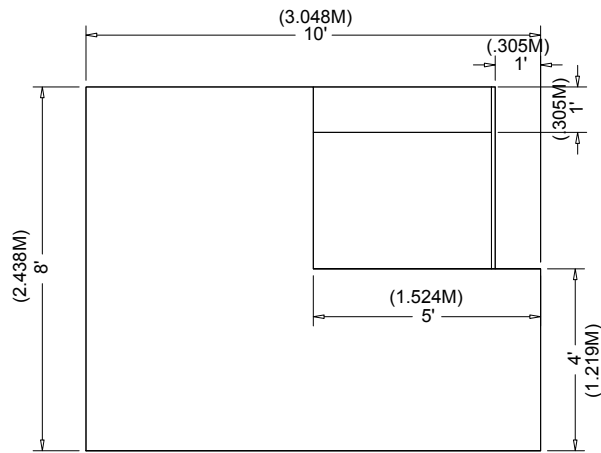

# Extended Header Booth 20ft (6.10m) or Longer

An Extended Header Booth is a Linear Booth 20ft (6.10m) or longer with a center extended header.

## Dimensions and Use of Space

All guidelines for Linear Booths apply to Extended Header Booths, except that the center extended header has a maximum height of 8ft (2.44m), a maximum width of 20 percent of the length of the booth, and a maximum depth of 9ft (2.7m) from the back wall.

10' X 20' EXTENDED HEADER BOOTH

This edition of IAEE's Guidelines for Display Rules and Regulations is made possible by a generous grant from **FREEMAN**