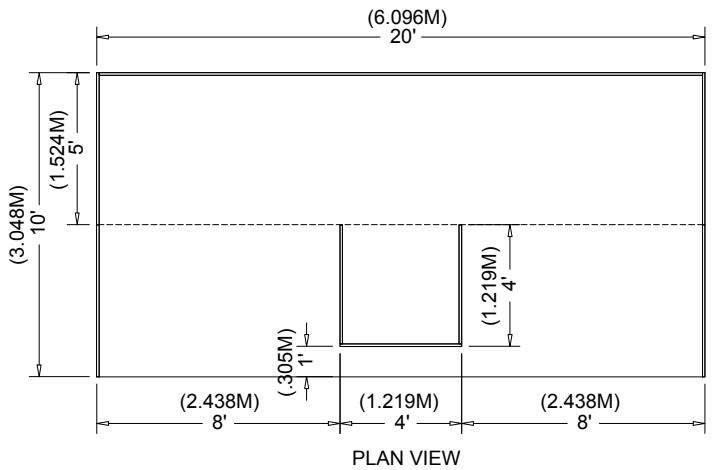

# Extended Header Booth 20ft (6.10m) or Longer

An Extended Header Booth is a Linear Booth 20ft (6.10m) or longer with a center extended header.

## Dimensions and Use of Space

All guidelines for Linear Booths apply to Extended Header Booths, except that the center extended header has a maximum height of 8ft (2.44m), a maximum width of 20 percent of the length of the booth, and a maximum depth of 9ft (2.7m) from the back wall.

10' X 20' EXTENDED HEADER BOOTH

This edition of IAEE's Guidelines for Display Rules and Regulations is made possible by a generous grant from **FREEMAN**