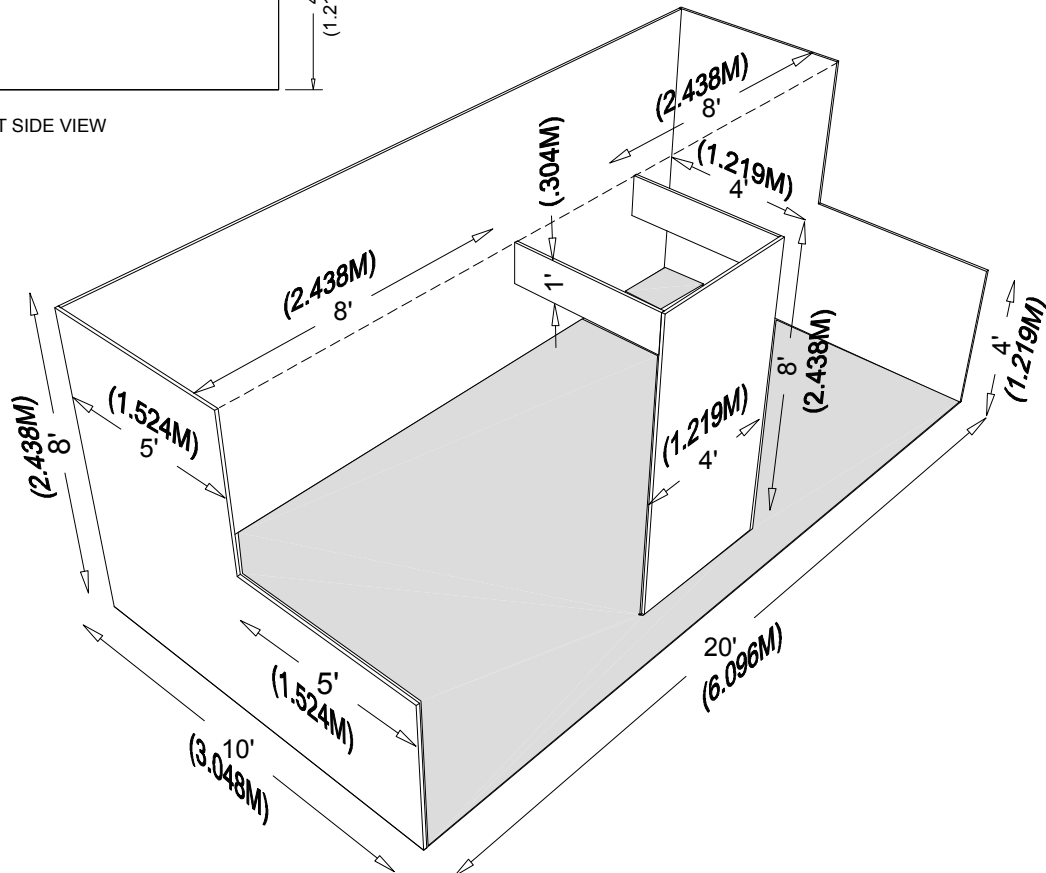

# Extended Header Booth 20ft (6.10m) or Longer

An Extended Header Booth is a Linear Booth 20ft (6.10m) or longer with a center extended header.

## Dimensions and Use of Space

All guidelines for Linear Booths apply to Extended Header Booths, except that the center extended header has a maximum height of 8ft (2.44m), a maximum width of 20 percent of the length of the booth, and a maximum depth of 9ft (2.7m) from the back wall.

10' X 20' EXTENDED HEADER BOOTH

This edition of IAEE's Guidelines for Display Rules and Regulations is made possible by a generous grant from **FREEMAN**